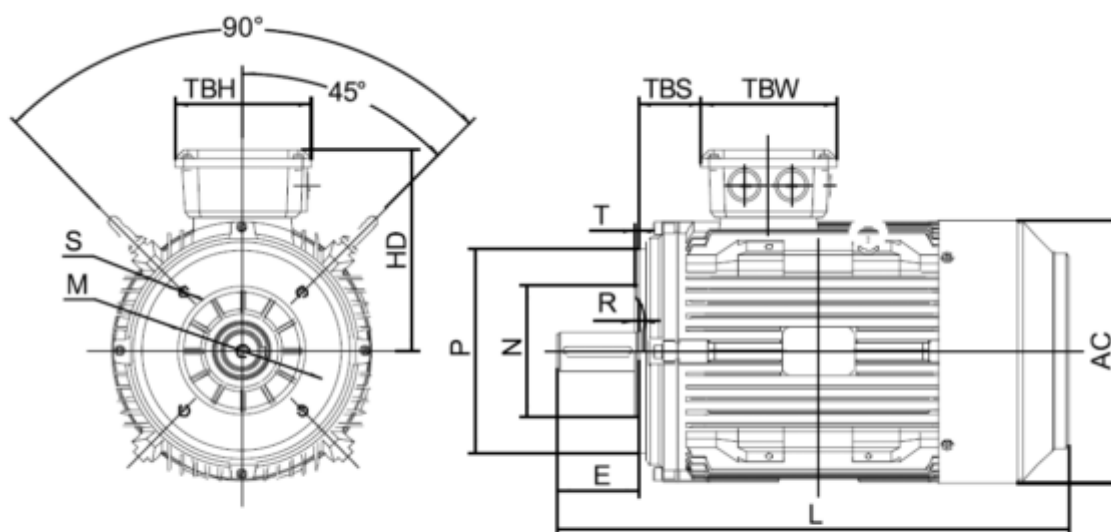

# Data Sheet

Article number: 250303000625

Description: Kleedrive T3C 225M-6 30.0KW 900 rpm  
3x400/690V 50HZ IP55 B14 Eff=92,9%

## Measures

AA = 440	K = Ø19	TBW = 186
AC = Ø459	L = 835	
AD = 558	M =	
D = Ø60	N =	
E = 140	P =	
F = 18	S =	
G = 53	TBH = 233	
HD = 333	TBS = 211.5	